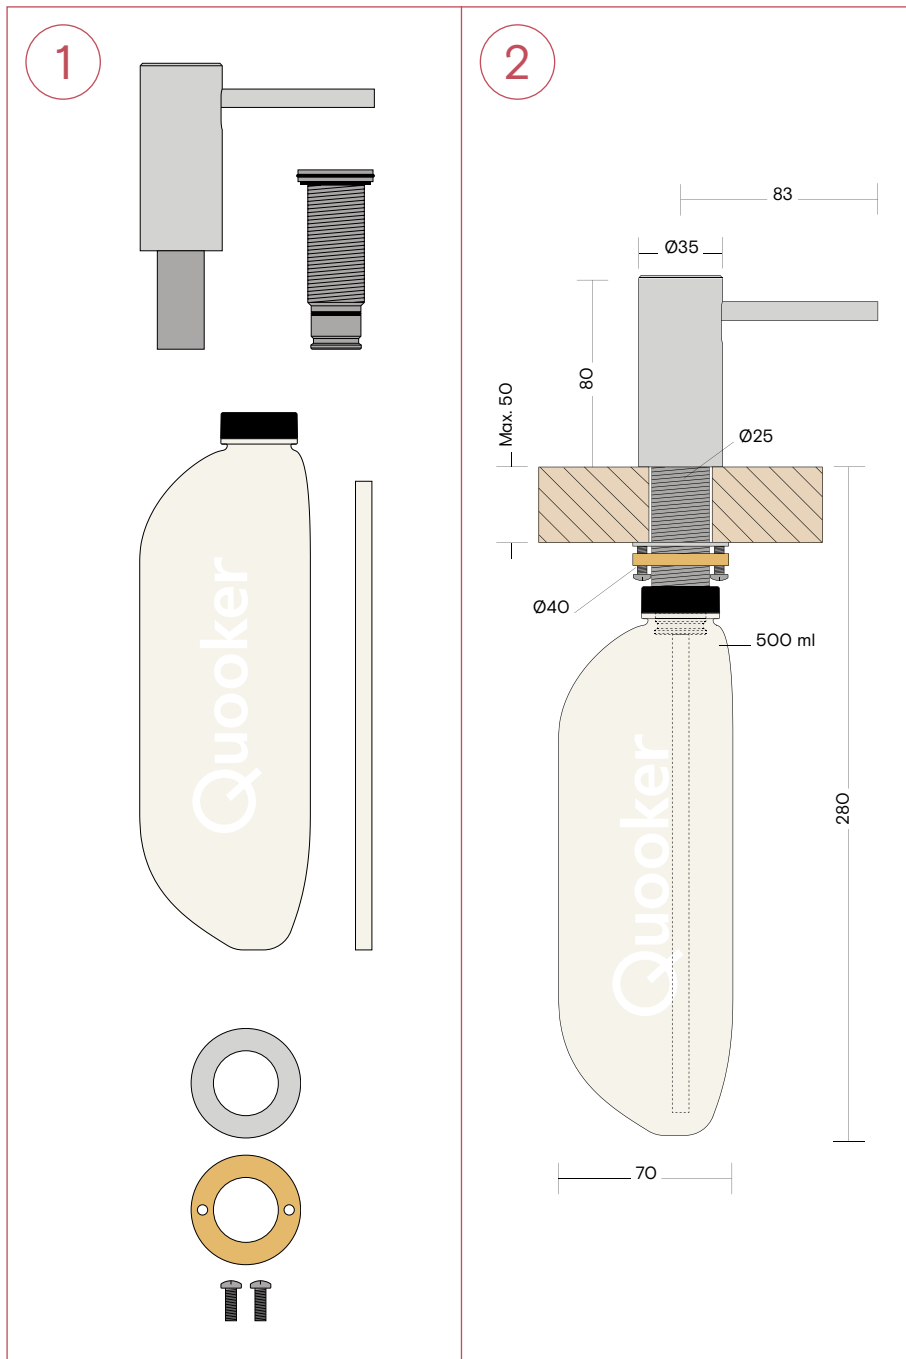

Installation guide

Nordic soap dispenser

Before installing read this guide first

Quooker®

Contents and dimensions

Installation and filling

Quooker®

quooker.com