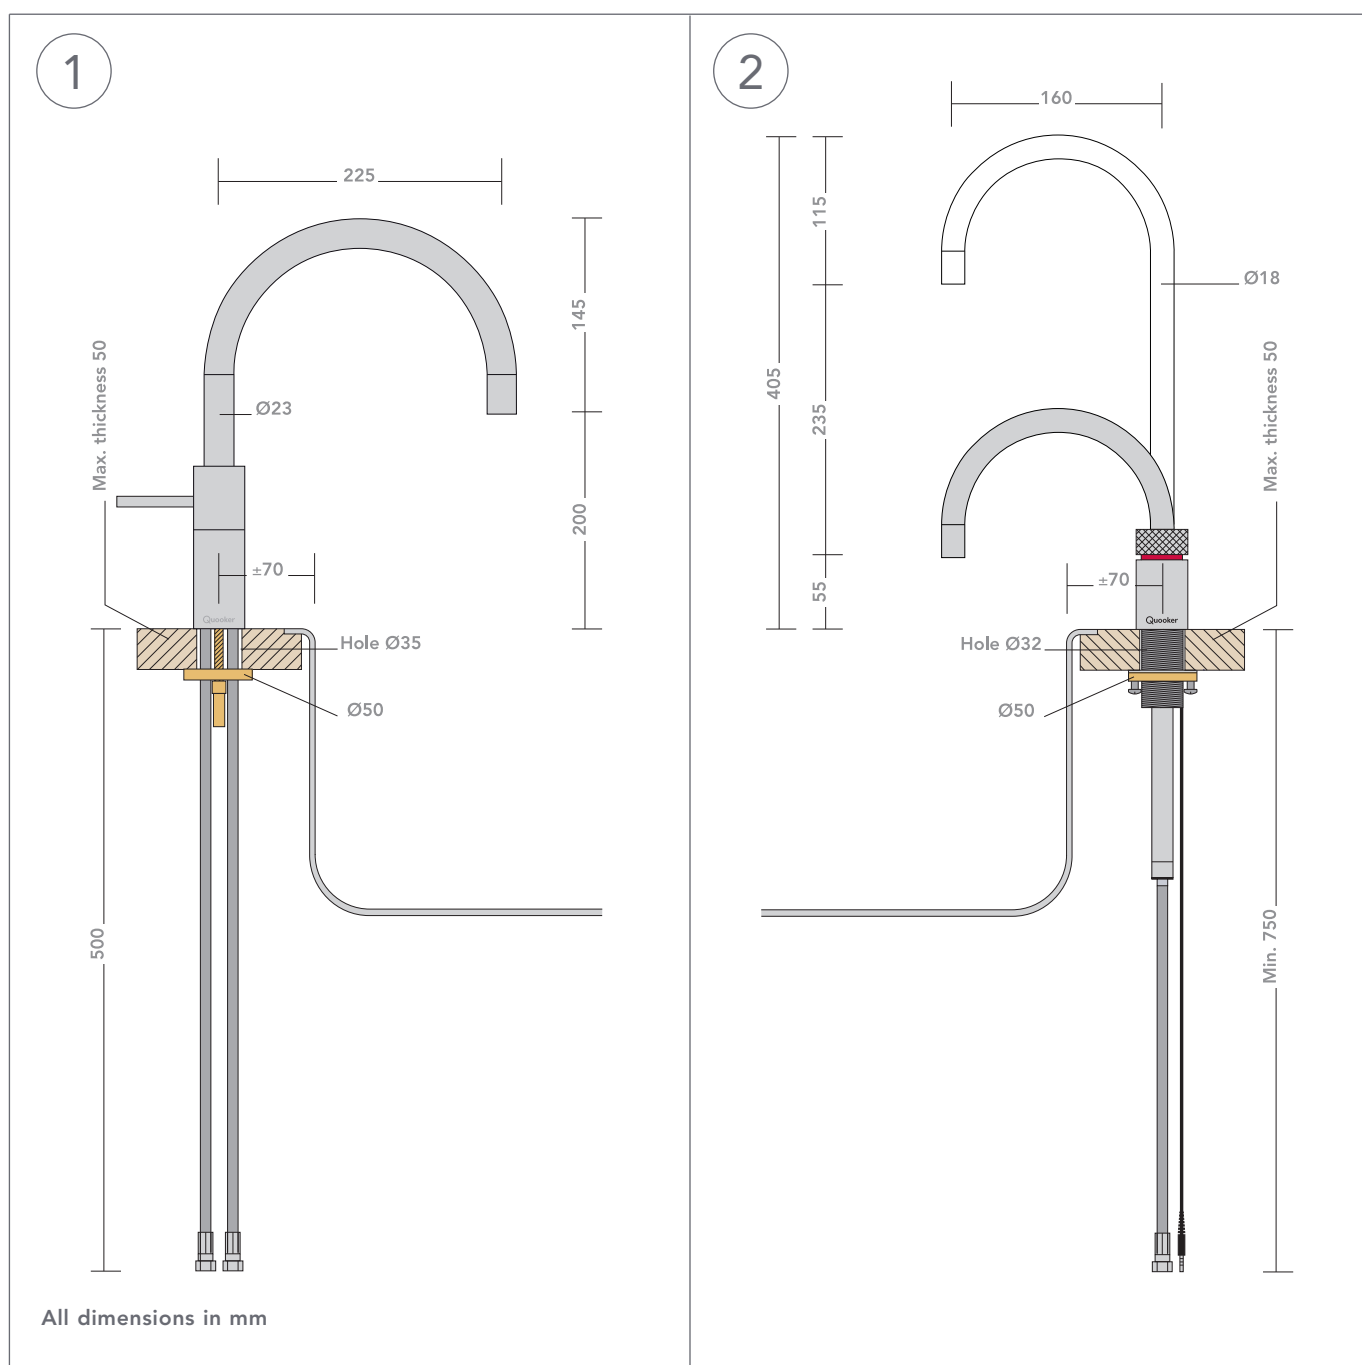

Dimensions Nordic taps

- 1 Nordic Round mixer tap
- 2 Nordic Round boiling-water tap

- 3 Nordic Square mixer tap
- 4 Nordic Square boiling-water tap