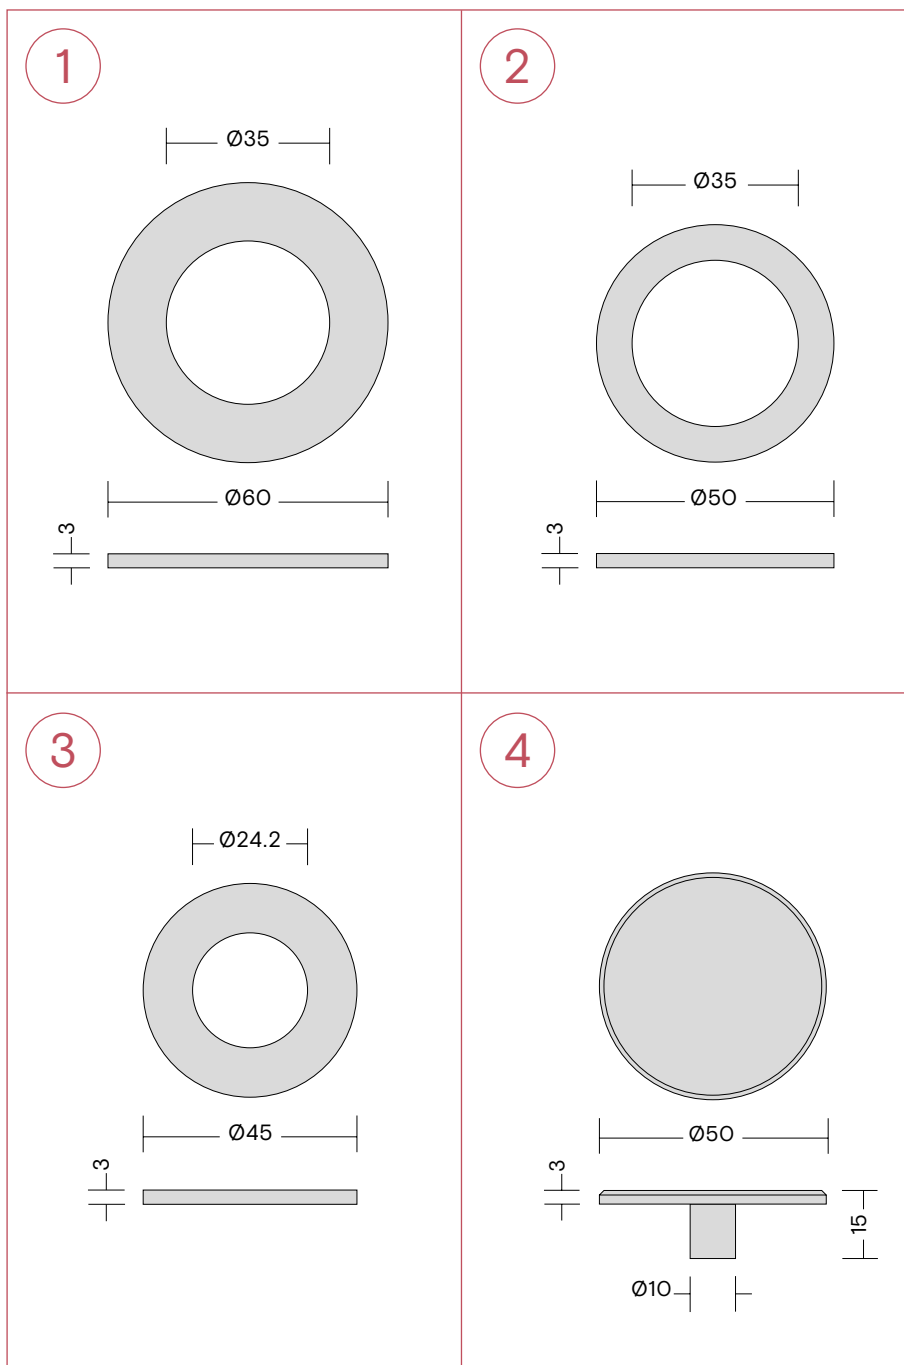

Dimensions Tap Base Rings

Dimensions Tap Base Rings

1. Base Ring Flex
2. Base Ring Fusion, Nordic single tap or Nordic mixer tap
3. Base Ring Nordic soap dispenser
4. Cover plate

All dimensions in mm.

Quooker®