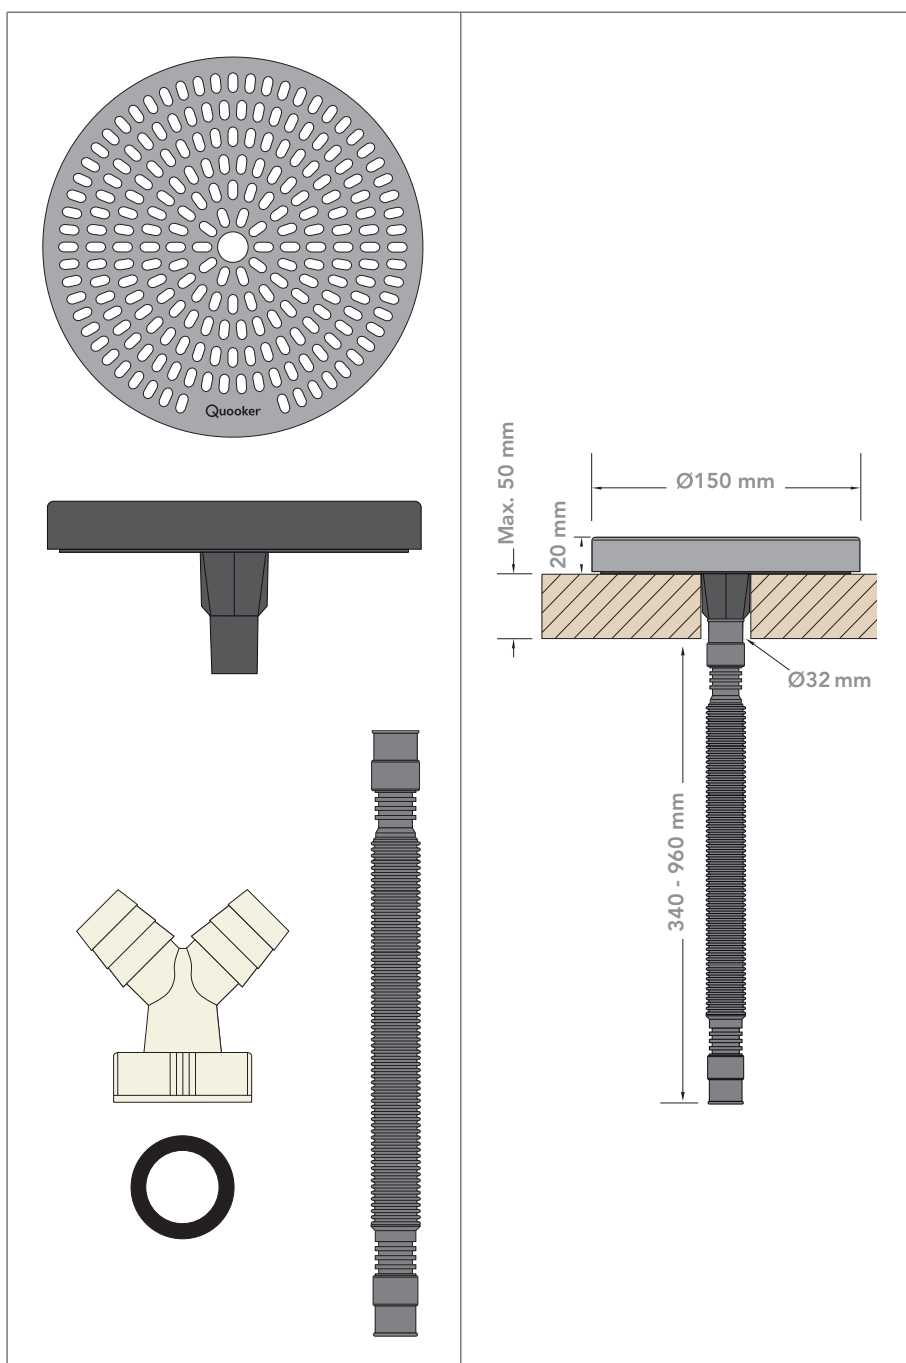

Installation guide drip tray

Before installing read this guide first

Contents and dimensions

Installation

www.quooker.com